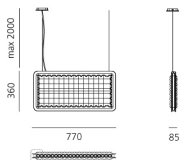

Eggboard Baffle - 800x400 - Suspension - Direct Sharp + Indirect Diffused - 4000K - Dimmable DALI - White Cream

Progetto CMR - Giacobone & Roj

IP20   Dimmerable: 

LUMINAIRE

- Watt: **29W**
- Delivered lumens output: **2425lm**
- CCT: **4000K**
- Efficiency: **71%**
- Efficacy: **83.62lm/W**
- CRI: **80**

DIMENSIONS

- Length: **cm 80**
- Width: **cm 8**
- Height: **cm 40**

SOURCES INCLUDED

- Category: **Led**
- Number: **1**
- Watt: **9W**
- Color Tolerance: **MacAdam 3SDCM**
- Service Life: **L90 (10K) > 60000h**
- Category: **Led**
- Number: **1**
- Watt: **17W**
- Color Tolerance: **MacAdam 3SDCM**
- Service Life: **L90 (10K) > 60000h**