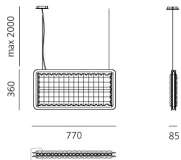

Eggboard Baffle - 800x400 - Suspension/Ceiling - Direct Sharp - 3000K - Dimmable DALI - Green

Progetto CMR - Giacobone & Roj

IP20   Dimmerable: 

LUMINAIRE

- Watt: **11W**
- Delivered lumens output: **667lm**
- CCT: **3000K**
- Efficiency: **71%**
- Efficacy: **60.65lm/W**
- CRI: **90**

Notes

220/240Vac 50/60Hz electronic ballast included.

For the suspension version, order the ceiling rose or the BLL DALI interface for APP separately.

UGR<19

DESCRIPTION

The entire Eggboard collection is based on the principle of acoustic absorption to limit sound reverberation, particularly with respect to human voice frequencies. A vertical suspension and a number of panels with grazing light intended for wall or ceiling installation are the new elements making up the lightscape and ensuring perfect environmental quality. They both work freely on the lighting performances that can be combined with the acoustic element. The suspension version can combine indirect diffused light with direct controlled light thanks to the patented Eggboard Matrix optical units. In the wall and ceiling versions, grazing light can be associated on each side.

DIMENSIONS

- Length: **cm 80**
- Width: **cm 8**
- Height: **cm 40**

SOURCES INCLUDED

- Category: **Led**
- Number: **1**
- Watt: **9W**
- Color Tolerance: **MacAdam 3SDCM**
- Service Life: **L90 (10K) > 60000h**