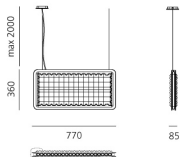

Eggboard Baffle - 800x400 - Suspension/Ceiling - Direct Sharp - 3000K - Dimmable DALI - Grey

Progetto CMR - Giacobone & Roj

IP20   Dimmerable: 

LUMINAIRE

- Watt: **11W**
- Delivered lumens output: **667lm**
- CCT: **3000K**
- Efficiency: **71%**
- Efficacy: **60.65lm/W**
- CRI: **90**

Notes

220/240Vac 50/60Hz electronic ballast included.

For the suspension version, order the ceiling rose or the BLL DALI interface for APP separately.

UGR<19

DESCRIPTION

The entire Eggboard collection is based on the principle of acoustic absorption to limit sound reverberation, particularly with respect to human voice frequencies. A vertical suspension and a number of panels with grazing light intended for wall or ceiling installation are the new elements making up the lightscape and ensuring perfect environmental quality. They both work freely on the lighting performances that can be combined with the acoustic element. The suspension version can combine indirect diffused light with direct controlled light thanks to the patented Eggboard Matrix optical units. In the wall and ceiling versions, grazing light can be associated on each side.

DIMENSIONS

- Length: **cm 80**
- Width: **cm 8**
- Height: **cm 40**

SOURCES INCLUDED

- Category: **Led**
- Number: **1**
- Watt: **9W**
- Color Tolerance: **MacAdam 3SDCM**
- Service Life: **L90 (10K) > 60000h**