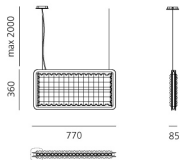

Eggboard Baffle - 800x400 - Suspension/Ceiling - Direct Sharp - 3000K - Dimmable DALI - White Cream

Progetto CMR - Giacobone & Roj

IP20   Dimmerable: 

LUMINAIRE

- Watt: **11W**
- Delivered lumens output: **667lm**
- CCT: **3000K**
- Efficiency: **71%**
- Efficacy: **60.65lm/W**
- CRI: **90**

Notes

220/240Vac 50/60Hz electronic ballast included.

For the suspension version, order the ceiling rose or the BLL DALI interface for APP separately.

UGR<19

DESCRIPTION

The entire Eggboard collection is based on the principle of acoustic absorption to limit sound reverberation, particularly with respect to human voice frequencies. A vertical suspension and a number of panels with grazing light intended for wall or ceiling installation are the new elements making up the lightscape and ensuring perfect environmental quality. They both work freely on the lighting performances that can be combined with the acoustic element. The suspension version can combine indirect diffused light with direct controlled light thanks to the patented Eggboard Matrix optical units. In the wall and ceiling versions, grazing light can be associated on each side.

DIMENSIONS

- Length: **cm 80**
- Width: **cm 8**
- Height: **cm 40**

SOURCES INCLUDED

- Category: **Led**
- Number: **1**
- Watt: **9W**
- Color Tolerance: **MacAdam 3SDCM**
- Service Life: **L90 (10K) > 60000h**