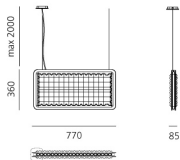

Eggboard Baffle - 800x400 - Suspension/Ceiling - Direct Sharp - 4000K - Dimmable DALI - Green

Progetto CMR - Giacobone & Roj

IP20   Dimmerable: 

LUMINAIRE

- Watt: **11W**
- Delivered lumens output: **691lm**
- CCT: **4000K**
- Efficiency: **71%**
- Efficacy: **62.84lm/W**
- CRI: **90**

Notes

220/240Vac 50/60Hz electronic ballast included.

For the suspension version, order the ceiling rose or the BLL DALI interface for APP separately.

UGR<19

DESCRIPTION

The entire Eggboard collection is based on the principle of acoustic absorption to limit sound reverberation, particularly with respect to human voice frequencies. A vertical suspension and a number of panels with grazing light intended for wall or ceiling installation are the new elements making up the lightscape and ensuring perfect environmental quality. They both work freely on the lighting performances that can be combined with the acoustic element. The suspension version can combine indirect diffused light with direct controlled light thanks to the patented Eggboard Matrix optical units. In the wall and ceiling versions, grazing light can be associated on each side.

DIMENSIONS

- Length: **cm 80**
- Width: **cm 8**
- Height: **cm 40**

SOURCES INCLUDED

- Category: **Led**
- Number: **1**
- Watt: **9W**
- Color Tolerance: **MacAdam 3SDCM**
- Service Life: **L90 (10K) > 60000h**