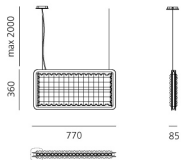

Eggboard Baffle - 800x400 - Suspension/Ceiling - Direct Sharp - 4000K - Dimmable DALI - Grey

Progetto CMR - Giacobone & Roj

IP20   Dimmerable: 

LUMINAIRE

- Watt: **11W**
- Delivered lumens output: **691lm**
- CCT: **4000K**
- Efficiency: **71%**
- Efficacy: **62.84lm/W**
- CRI: **90**

Notes

220/240Vac 50/60Hz electronic ballast included.

For the suspension version, order the ceiling rose or the BLL DALI interface for APP separately.

UGR<19

DESCRIPTION

The entire Eggboard collection is based on the principle of acoustic absorption to limit sound reverberation, particularly with respect to human voice frequencies. A vertical suspension and a number of panels with grazing light intended for wall or ceiling installation are the new elements making up the lightscape and ensuring perfect environmental quality. They both work freely on the lighting performances that can be combined with the acoustic element. The suspension version can combine indirect diffused light with direct controlled light thanks to the patented Eggboard Matrix optical units. In the wall and ceiling versions, grazing light can be associated on each side.

DIMENSIONS

- Length: **cm 80**
- Width: **cm 8**
- Height: **cm 40**

SOURCES INCLUDED

- Category: **Led**
- Number: **1**
- Watt: **9W**
- Color Tolerance: **MacAdam 3SDCM**
- Service Life: **L90 (10K) > 60000h**