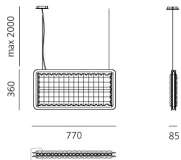

# Eggboard Baffle - 800x400 - Suspension/Ceiling - Direct Sharp - 4000K - Dimmable DALI - White Cream

Progetto CMR - Giacobone & Roj

IP20 Dimmerable:

## DIMENSIONS

- Length: **cm 80**
- Width: **cm 8**
- Height: **cm 40**