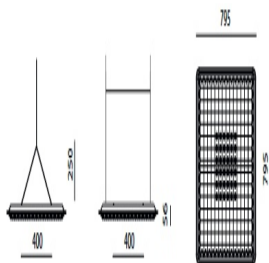

Eggboard Matrix - 800x800 - Direct - 3000K - Grey

Progetto CMR - Giacobone & Roj

IP20 Dimmerable:

LUMINAIRE

- Watt: **16W**
- Delivered lumens output: **1201lm**
- CCT: **3000K**
- Efficiency: **71%**
- Efficacy: **75.06lm/W**
- CRI: **90**
- Dimmable Typology: **Dali**

DESCRIPTION

Suspension appliance with sound-absorbing properties ensured by a peculiar sinusoidal cross-section design of the lower surface and the use of a sound-absorbing material. Acoustic efficiency is ensured within a limited space by positioning at approximately one metre above the head of the speaker and listener. Direct emission: a board with a high number of low-voltage LEDs with rotosymmetrical reflectors ensures maximum lighting comfort. Colour temperature 3000K or 4000 K. Complies with the norms on office activities that involve the use of video-terminals (UGR)

PRODUCT CODE: M3102W91

FEATURES

- Article Code: **M3102W91**
- Colour: **Grey**
- Installation: **Suspension**
- Series: **Architectural Indoor**
- design by: **Progetto CMR - Giacobone & Roj**

DIMENSIONS

- Length: **cm 79.5**
- Width: **cm 79.5**
- Height: **cm 25**
- Weight: **cm 9.2**

SOURCES INCLUDED

- Category: **Led**
- Number: **1**
- Watt: **8W**
- Delivered lumens output: **1054lm**
- Color temperature (K): **3000K**
- CRI: **80**
- Color Tolerance: **4SDCM**
- Efficacy: **131lm/W**
- Service Life: **L70(6K) > 50000h**