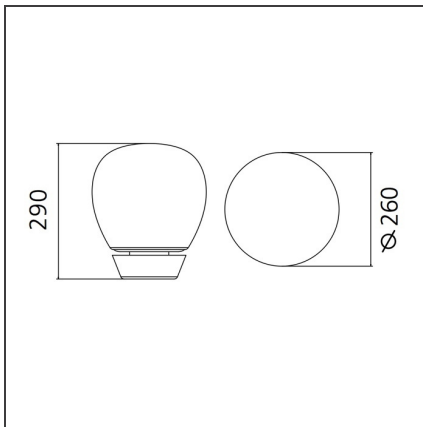

Empatia 26 Table

IP20

Dimmerable: + -

TECHNICAL DRAWINGS

DESIGN BY

Carlotta de Bevilacqua, Paola di Arianello

FEATURES

Article Code:	1817010A	Material:	Blown glass, methacrylate, aluminum
Colour:	White	Series:	Design
Installation:	Table		

DIMENSIONS

Height:	cm 29	Impact Resistance:	N/D
		Glow Wire Test:	650°C

INCLUDED SOURCES

Category:	LED	Color temperature (K):	3000K
Number:	1	Color Tolerance:	2SDCM
Watt:	20W	CRI:	90
Delivered lumens output (lm):	1710lm		
Type:	0		
Class:	A		