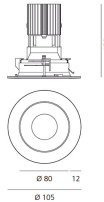

Everything 105 - Round - Trim - 25° 2700K - Black/Black

Ernesto Gismondi

IP20/44 

LUMINAIRE

- Watt: **13W**
- Voltage: **220-240 V**
- Delivered lumens output: **821lm**
- CCT: **2700K**
- Efficiency: **62%**
- Efficacy: **63.12lm/W**
- CRI: **90**

- Article Code: **M328140**
- Colour: **Black/Black**
- Installation: **Recessed**
- Material: **aluminium**
- Series: **Architectural Indoor**
- design by: **Ernesto Gismondi**

DIMENSIONS

- Diameter: **cm 10.5**
- Recessed depth: **cm 13**
- Cutout shape: **Rounded**
- Weight: **cm 0.3**
- Glow Wire Test: **850°**