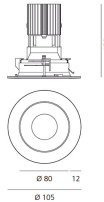

Everything 105 - Round - Trim - 25° 2700K - Black/Polished Metal

Ernesto Gismondi

IP20/44 

LUMINAIRE

- Watt: **13W**
- Voltage: **220-240 V**
- Delivered lumens output: **1020lm**
- CCT: **2700K**
- Efficiency: **77%**
- Efficacy: **78.47lm/W**
- CRI: **90**

- Article Code: **M328440**
- Colour: **Black/Polished Metal**
- Installation: **Recessed**
- Material: **aluminium**
- Series: **Architectural Indoor**
- design by: **Ernesto Gismondi**

DIMENSIONS

- Diameter: **cm 10.5**
- Recessed depth: **cm 13**
- Cutout shape: **Rounded**
- Weight: **cm 0.3**
- Glow Wire Test: **850°**