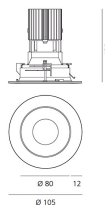

Everything 105 - Round - Trim - 25° 2700K - Silver/Black

Ernesto Gismondi

IP20/44 

LUMINAIRE

- Watt: **13W**
- Voltage: **220-240 V**
- Delivered lumens output: **821lm**
- CCT: **2700K**
- Efficiency: **62%**
- Efficacy: **63.12lm/W**
- CRI: **90**

- Article Code: **M328160**
- Colour: **Silver/Black**
- Installation: **Recessed**
- Material: **aluminium**
- Series: **Architectural Indoor**
- design by: **Ernesto Gismondi**

DIMENSIONS

- Diameter: **cm 10.5**
- Recessed depth: **cm 13**
- Cutout shape: **Rounded**
- Weight: **cm 0.3**
- Glow Wire Test: **850°**