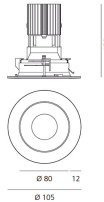

# Everything 105 - Round - Trim - 25° 2700K - White/Black

Ernesto Gismondi

IP20/44 

## DIMENSIONS

- Diameter: **cm 10.5**
- Recessed depth: **cm 13**
- Cutout shape: **Rounded**
- Weight: **cm 0.3**
- Glow Wire Test: **850°**