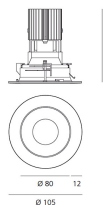

# Everything 105 - Round - Trim - 25° 2700K - White/Polished Metal

Ernesto Gismondi

IP20/44 

## DIMENSIONS

- Diameter: **cm 10.5**
- Recessed depth: **cm 13**
- Cutout shape: **Rounded**
- Weight: **cm 0.3**
- Glow Wire Test: **850°**