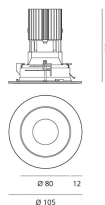

LUMINAIRE

- Watt: **13W**
- Voltage: **220-240 V**
- Delivered lumens output: **858lm**
- CCT: **3000K**
- Efficiency: **62%**
- Efficacy: **65.97lm/W**
- CRI: **90**

Notes

Driver 350mA SELV supplied separately.
APP Compatible version on request.

DESCRIPTION

Everything is an innovative range of professional recessed light fittings created to deliver a high lighting performance, with an eye on energy saving and excellent visual comfort.

A complete, flexible product range, extremely versatile in its many applications and able to meet challenging lighting performance criteria.
APP Compatible version on request.

PRODUCT CODE: M255860

FEATURES

- Article Code: **M255860**
- Colour: **Silver/Black**
- Installation: **Recessed**
- Material: **aluminium**
- Series: **Architectural Indoor**
- design by: **Ernesto Gismondi**

DIMENSIONS

- Diameter: **cm 10.5**
- Recessed depth: **cm 13**
- Cutout shape: **Rounded**
- Weight: **cm 0.3**
- Glow Wire Test: **850°**

SOURCES INCLUDED

- Category: **Led**
- Number: **1**
- Watt: **13W**
- Color temperature (K): **3000K**
- CRI: **90**
- Color Tolerance: **MacAdam 3SDCM**
- Service Life: **L80 (9K) 50000h**