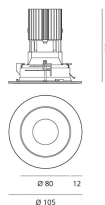

Everything 105 - Round - Trim - 25° 3000K - Silver/Polished Metal

Ernesto Gismondi

IP20/44 

LUMINAIRE

- Watt: **13W**
- Voltage: **220-240 V**
- Delivered lumens output: **1066lm**
- CCT: **3000K**
- Efficiency: **77%**
- Efficacy: **82.01lm/W**
- CRI: **90**

- Article Code: **M256460**
- Colour: **Silver/Polished Metal**
- Installation: **Recessed**
- Material: **aluminium**
- Series: **Architectural Indoor**
- design by: **Ernesto Gismondi**

DIMENSIONS

- Diameter: **cm 10.5**
- Recessed depth: **cm 13**
- Cutout shape: **Rounded**
- Weight: **cm 0.3**
- Glow Wire Test: **850°**