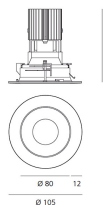

Everything 105 - Round - Trim - 25° 3000K - White/Black

Ernesto Gismondi

IP20/44 

LUMINAIRE

- Watt: **13W**
- Voltage: **220-240 V**
- Delivered lumens output: **858lm**
- CCT: **3000K**
- Efficiency: **62%**
- Efficacy: **65.97lm/W**
- CRI: **90**

- Article Code: **M255820**
- Colour: **White/Black**
- Installation: **Recessed**
- Material: **aluminium**
- Series: **Architectural Indoor**
- design by: **Ernesto Gismondi**

DIMENSIONS

- Diameter: **cm 10.5**
- Recessed depth: **cm 13**
- Cutout shape: **Rounded**
- Weight: **cm 0.3**
- Glow Wire Test: **850°**