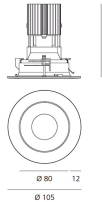

# Everything 105 - Round - Trim - 28° 2700K - Black/Black

Ernesto Gismondi

IP20/44 

## DIMENSIONS

- Diameter: **cm 10.5**
- Recessed depth: **cm 13**
- Cutout shape: **Rounded**
- Weight: **cm 0.3**
- Glow Wire Test: **850°**