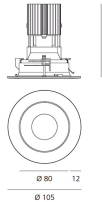

Everything 105 - Round - Trim - 28° 2700K - Black/Polished Metal

Ernesto Gismondi

IP20/44 

LUMINAIRE

- Watt: **13W**
- Voltage: **220-240 V**
- Delivered lumens output: **797lm**
- CCT: **2700K**
- Efficiency: **60%**
- Efficacy: **61.28lm/W**
- CRI: **90**

- Article Code: **M328540**
- Colour: **Black/Polished Metal**
- Installation: **Recessed**
- Material: **aluminium**
- Series: **Architectural Indoor**
- design by: **Ernesto Gismondi**

DIMENSIONS

- Diameter: **cm 10.5**
- Recessed depth: **cm 13**
- Cutout shape: **Rounded**
- Weight: **cm 0.3**
- Glow Wire Test: **850°**