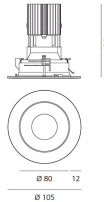

# Everything 105 - Round - Trim - 28° 2700K - Silver/Black

Ernesto Gismondi

IP20/44 

## DIMENSIONS

- Diameter: **cm 10.5**
- Recessed depth: **cm 13**
- Cutout shape: **Rounded**
- Weight: **cm 0.3**
- Glow Wire Test: **850°**