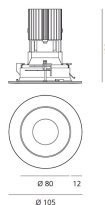

Everything 105 - Round - Trim - 28° 2700K - Silver/Polished Metal

Ernesto Gismondi

IP20/44 

LUMINAIRE

- Watt: **13W**
- Voltage: **220-240 V**
- Delivered lumens output: **797lm**
- CCT: **2700K**
- Efficiency: **60%**
- Efficacy: **61.28lm/W**
- CRI: **90**

- Article Code: **M328560**
- Colour: **Silver/Polished Metal**
- Installation: **Recessed**
- Material: **aluminium**
- Series: **Architectural Indoor**
- design by: **Ernesto Gismondi**

DIMENSIONS

- Diameter: **cm 10.5**
- Recessed depth: **cm 13**
- Cutout shape: **Rounded**
- Weight: **cm 0.3**
- Glow Wire Test: **850°**