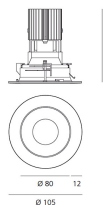

Everything 105 - Round - Trim - 28° 2700K - White/Black

Ernesto Gismondi

IP20/44 

LUMINAIRE

- Watt: **13W**
- Voltage: **220-240 V**
- Delivered lumens output: **818lm**
- CCT: **2700K**
- Efficiency: **62%**
- Efficacy: **62.92lm/W**
- CRI: **90**

- Article Code: **M328220**
- Colour: **White/Black**
- Installation: **Recessed**
- Material: **aluminium**
- Series: **Architectural Indoor**
- design by: **Ernesto Gismondi**

DIMENSIONS

- Diameter: **cm 10.5**
- Recessed depth: **cm 13**
- Cutout shape: **Rounded**
- Weight: **cm 0.3**
- Glow Wire Test: **850°**