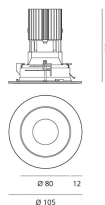

Everything 105 - Round - Trim - 28° 2700K - White/Polished Metal

Ernesto Gismondi

IP20/44 

LUMINAIRE

- Watt: **13W**
- Voltage: **220-240 V**
- Delivered lumens output: **797lm**
- CCT: **2700K**
- Efficiency: **60%**
- Efficacy: **61.28lm/W**
- CRI: **90**

- Article Code: **M328520**
- Colour: **White/Polished Metal**
- Installation: **Recessed**
- Material: **aluminium**
- Series: **Architectural Indoor**
- design by: **Ernesto Gismondi**

DIMENSIONS

- Diameter: **cm 10.5**
- Recessed depth: **cm 13**
- Cutout shape: **Rounded**
- Weight: **cm 0.3**
- Glow Wire Test: **850°**