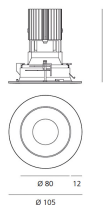

Everything 105 - Round - Trim - 28° 3000K - Silver/Polished Metal

Ernesto Gismondi

IP20/44 

LUMINAIRE

- Watt: **13W**
- Voltage: **220-240 V**
- Delivered lumens output: **833lm**
- CCT: **3000K**
- Efficiency: **60%**
- Efficacy: **64.05lm/W**
- CRI: **90**

- Article Code: **M256660**
- Colour: **Silver/Polished Metal**
- Installation: **Recessed**
- Material: **aluminium**
- Series: **Architectural Indoor**
- design by: **Ernesto Gismondi**

DIMENSIONS

- Diameter: **cm 10.5**
- Recessed depth: **cm 13**
- Cutout shape: **Rounded**
- Weight: **cm 0.3**
- Glow Wire Test: **850°**