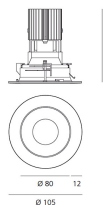

Everything 105 - Round - Trim - 28° 3000K - White/Polished Metal

Ernesto Gismondi

IP20/44 

LUMINAIRE

- Watt: **13W**
- Voltage: **220-240 V**
- Delivered lumens output: **833lm**
- CCT: **3000K**
- Efficiency: **60%**
- Efficacy: **64.05lm/W**
- CRI: **90**

- Article Code: **M256620**
- Colour: **White/Polished Metal**
- Installation: **Recessed**
- Material: **aluminium**
- Series: **Architectural Indoor**
- design by: **Ernesto Gismondi**

DIMENSIONS

- Diameter: **cm 10.5**
- Recessed depth: **cm 13**
- Cutout shape: **Rounded**
- Weight: **cm 0.3**
- Glow Wire Test: **850°**