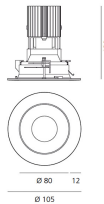

Everything 105 - Round - Trim - 46° 2700K - Black/Black

Ernesto Gismondi

IP20/44 

LUMINAIRE

- Watt: **13W**
- Voltage: **220-240 V**
- Delivered lumens output: **696lm**
- CCT: **2700K**
- Efficiency: **52%**
- Efficacy: **53.51lm/W**
- CRI: **90**

- Article Code: **M328340**
- Colour: **Black/Black**
- Installation: **Recessed**
- Material: **aluminium**
- Series: **Architectural Indoor**
- design by: **Ernesto Gismondi**

DIMENSIONS

- Diameter: **cm 10.5**
- Recessed depth: **cm 13**
- Cutout shape: **Rounded**
- Weight: **cm 0.3**
- Glow Wire Test: **850°**