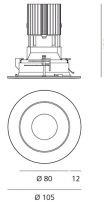

# Everything 105 - Round - Trim - 46° 2700K - Silver/Black

Ernesto Gismondi

IP20/44 

## DIMENSIONS

- Diameter: **cm 10.5**
- Recessed depth: **cm 13**
- Cutout shape: **Rounded**
- Weight: **cm 0.3**
- Glow Wire Test: **850°**