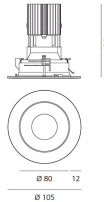

Everything 105 - Round - Trim - 46° 2700K - White/Black

Ernesto Gismondi

IP20/44 

LUMINAIRE

- Watt: **13W**
- Voltage: **220-240 V**
- Delivered lumens output: **696lm**
- CCT: **2700K**
- Efficiency: **52%**
- Efficacy: **53.51lm/W**
- CRI: **90**

- Article Code: **M328320**
- Colour: **White/Black**
- Installation: **Recessed**
- Material: **aluminium**
- Series: **Architectural Indoor**
- design by: **Ernesto Gismondi**

DIMENSIONS

- Diameter: **cm 10.5**
- Recessed depth: **cm 13**
- Cutout shape: **Rounded**
- Weight: **cm 0.3**
- Glow Wire Test: **850°**