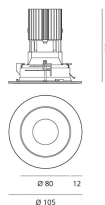

## LUMINAIRE

- Watt: **13W**
- Voltage: **220-240 V**
- Delivered lumens output: **727lm**
- CCT: **3000K**
- Efficiency: **52%**
- Efficacy: **55.92lm/W**
- CRI: **90**

## DIMENSIONS

- Diameter: **cm 10.5**
- Recessed depth: **cm 13**
- Cutout shape: **Rounded**
- Weight: **cm 0.3**
- Glow Wire Test: **850°**