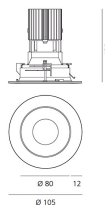

Everything 105 - Round - Trim - 46° 3000K - White/Black

Ernesto Gismondi

IP20/44 

LUMINAIRE

- Watt: **13W**
- Voltage: **220-240 V**
- Delivered lumens output: **727lm**
- CCT: **3000K**
- Efficiency: **52%**
- Efficacy: **55.92lm/W**
- CRI: **90**

- Article Code: **M256220**
- Colour: **White/Black**
- Installation: **Recessed**
- Material: **aluminium**
- Series: **Architectural Indoor**
- design by: **Ernesto Gismondi**

DIMENSIONS

- Diameter: **cm 10.5**
- Recessed depth: **cm 13**
- Cutout shape: **Rounded**
- Weight: **cm 0.3**
- Glow Wire Test: **850°**