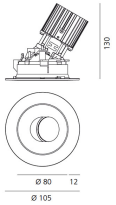

Everything 105 - Round - Trim - Adj - 25° 2700K - Black/Polished Metal

Ernesto Gismondi

IP20/44 

LUMINAIRE

- Watt: **13W**
- Voltage: **220-240 V**
- Delivered lumens output: **1020lm**
- CCT: **2700K**
- Efficiency: **77%**
- Efficacy: **78.47lm/W**
- CRI: **90**

- Article Code: **M328445**
- Colour: **Black/Polished Metal**
- Installation: **Recessed**
- Material: **aluminium**
- Series: **Architectural Indoor**
- design by: **Ernesto Gismondi**

DIMENSIONS

- Diameter: **cm 10.5**
- Recessed depth: **cm 13**
- Inclination: **30°**
- Cutout shape: **Rounded**
- Weight: **cm 0.3**
- Glow Wire Test: **850°**