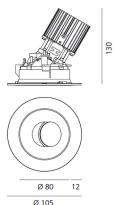

Everything 105 - Round - Trim - Adj - 25° 2700K - Silver/Black

Ernesto Gismondi

IP20/44 

LUMINAIRE

- Watt: **13W**
- Voltage: **220-240 V**
- Delivered lumens output: **821lm**
- CCT: **2700K**
- Efficiency: **62%**
- Efficacy: **63.12lm/W**
- CRI: **90**

- Article Code: **M328165**
- Colour: **Silver/Black**
- Installation: **Recessed**
- Material: **aluminium**
- Series: **Architectural Indoor**
- design by: **Ernesto Gismondi**

DIMENSIONS

- Diameter: **cm 10.5**
- Recessed depth: **cm 13**
- Inclination: **30°**
- Cutout shape: **Rounded**
- Weight: **cm 0.3**
- Glow Wire Test: **850°**