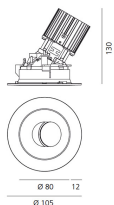

DESCRIPTION

Everything is an innovative range of professional recessed light fittings created to deliver a high lighting performance, with an eye on energy saving and excellent visual comfort.

A complete, flexible product range, extremely versatile in its many applications and able to meet challenging lighting performance criteria.
APP Compatible version on request.

IP20/44