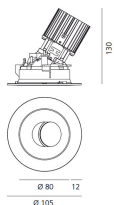

Everything 105 - Round - Trim - Adj - 25° 2700K - White/Black

Ernesto Gismondi

IP20/44 

LUMINAIRE

- Watt: **13W**
- Voltage: **220-240 V**
- Delivered lumens output: **821lm**
- CCT: **2700K**
- Efficiency: **62%**
- Efficacy: **63.12lm/W**
- CRI: **90**

- Article Code: **M328125**
- Colour: **White/Black**
- Installation: **Recessed**
- Material: **aluminium**
- Series: **Architectural Indoor**
- design by: **Ernesto Gismondi**

DIMENSIONS

- Diameter: **cm 10.5**
- Recessed depth: **cm 13**
- Inclination: **30°**
- Cutout shape: **Rounded**
- Weight: **cm 0.3**
- Glow Wire Test: **850°**