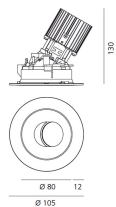

Everything 105 - Round - Trim - Adj - 25° 2700K - White/Polished Metal

Ernesto Gismondi

IP20/44 

LUMINAIRE

- Watt: **13W**
- Voltage: **220-240 V**
- Delivered lumens output: **1020lm**
- CCT: **2700K**
- Efficiency: **77%**
- Efficacy: **78.47lm/W**
- CRI: **90**

- Article Code: **M328425**
- Colour: **White/Polished Metal**
- Installation: **Recessed**
- Material: **aluminium**
- Series: **Architectural Indoor**
- design by: **Ernesto Gismondi**

DIMENSIONS

- Diameter: **cm 10.5**
- Recessed depth: **cm 13**
- Inclination: **30°**
- Cutout shape: **Rounded**
- Weight: **cm 0.3**
- Glow Wire Test: **850°**