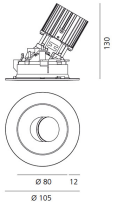

LUMINAIRE

- Watt: **13W**
- Voltage: **220-240 V**
- Delivered lumens output: **1066lm**
- CCT: **3000K**
- Efficiency: **77%**
- Efficacy: **82.01lm/W**
- CRI: **90**

Notes

Driver 350mA SELV supplied separately.
APP Compatible version on request.

DESCRIPTION

Everything is an innovative range of professional recessed light fittings created to deliver a high lighting performance, with an eye on energy saving and excellent visual comfort.

A complete, flexible product range, extremely versatile in its many applications and able to meet challenging lighting performance criteria.
APP Compatible version on request.

PRODUCT CODE: M256445

FEATURES

- Article Code: **M256445**
- Colour: **Black/Polished Metal**
- Installation: **Recessed**
- Material: **aluminium**
- Series: **Architectural Indoor**
- design by: **Ernesto Gismondi**

DIMENSIONS

- Diameter: **cm 10.5**
- Recessed depth: **cm 13**
- Inclination: **30°**
- Cutout shape: **Rounded**
- Weight: **cm 0.3**
- Glow Wire Test: **850°**

SOURCES INCLUDED

- Category: **Led**
- Number: **1**
- Watt: **13W**
- Color temperature (K): **3000K**
- CRI: **90**
- Color Tolerance: **MacAdam 3SDCM**
- Service Life: **L80 (9K) 50000h**