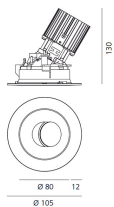

DESCRIPTION

Everything is an innovative range of professional recessed light fittings created to deliver a high lighting performance, with an eye on energy saving and excellent visual comfort.

A complete, flexible product range, extremely versatile in its many applications and able to meet challenging lighting performance criteria.
APP Compatible version on request.

IP20/44