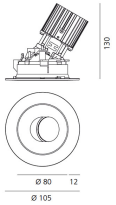

Everything 105 - Round - Trim - Adj - 25° 3000K - Silver/Polished Metal

Ernesto Gismondi

IP20/44 

LUMINAIRE

- Watt: **13W**
- Voltage: **220-240 V**
- Delivered lumens output: **1066lm**
- CCT: **3000K**
- Efficiency: **77%**
- Efficacy: **82.01lm/W**
- CRI: **90**

- Article Code: **M256465**
- Colour: **Silver/Polished Metal**
- Installation: **Recessed**
- Material: **aluminium**
- Series: **Architectural Indoor**
- design by: **Ernesto Gismondi**

DIMENSIONS

- Diameter: **cm 10.5**
- Recessed depth: **cm 13**
- Inclination: **30°**
- Cutout shape: **Rounded**
- Weight: **cm 0.3**
- Glow Wire Test: **850°**