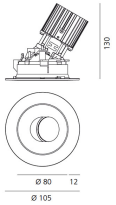

# Everything 105 - Round - Trim - Adj - 28° 2700K - Black/Black

Ernesto Gismondi

IP20/44 

## DIMENSIONS

- Diameter: **cm 10.5**
- Recessed depth: **cm 13**
- Inclination: **30°**
- Cutout shape: **Rounded**
- Weight: **cm 0.3**
- Glow Wire Test: **850°**