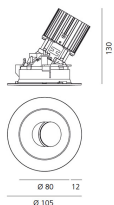

Everything 105 - Round - Trim - Adj - 28° 2700K - Silver/Black

Ernesto Gismondi

IP20/44 

LUMINAIRE

- Watt: **13W**
- Voltage: **220-240 V**
- Delivered lumens output: **818lm**
- CCT: **2700K**
- Efficiency: **62%**
- Efficacy: **62.92lm/W**
- CRI: **90**

- Article Code: **M328265**
- Colour: **Silver/Black**
- Installation: **Recessed**
- Material: **aluminium**
- Series: **Architectural Indoor**
- design by: **Ernesto Gismondi**

DIMENSIONS

- Diameter: **cm 10.5**
- Recessed depth: **cm 13**
- Inclination: **30°**
- Cutout shape: **Rounded**
- Weight: **cm 0.3**
- Glow Wire Test: **850°**