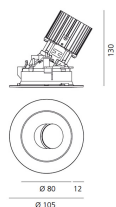

DESCRIPTION

Everything is an innovative range of professional recessed light fittings created to deliver a high lighting performance, with an eye on energy saving and excellent visual comfort.

A complete, flexible product range, extremely versatile in its many applications and able to meet challenging lighting performance criteria.
APP Compatible version on request.

IP20/44