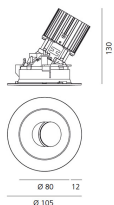

Everything 105 - Round - Trim - Adj - 28° 2700K - White/Black

Ernesto Gismondi

IP20/44 

LUMINAIRE

- Watt: **13W**
- Voltage: **220-240 V**
- Delivered lumens output: **818lm**
- CCT: **2700K**
- Efficiency: **62%**
- Efficacy: **62.92lm/W**
- CRI: **90**

- Article Code: **M328225**
- Colour: **White/Black**
- Installation: **Recessed**
- Material: **aluminium**
- Series: **Architectural Indoor**
- design by: **Ernesto Gismondi**

DIMENSIONS

- Diameter: **cm 10.5**
- Recessed depth: **cm 13**
- Inclination: **30°**
- Cutout shape: **Rounded**
- Weight: **cm 0.3**
- Glow Wire Test: **850°**