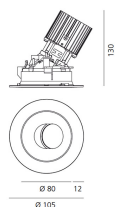

Everything 105 - Round - Trim - Adj - 28° 2700K - White/Polished Metal

Ernesto Gismondi

IP20/44 

LUMINAIRE

- Watt: **13W**
- Voltage: **220-240 V**
- Delivered lumens output: **797lm**
- CCT: **2700K**
- Efficiency: **60%**
- Efficacy: **61.28lm/W**
- CRI: **90**

- Article Code: **M328525**
- Colour: **White/Polished Metal**
- Installation: **Recessed**
- Material: **aluminium**
- Series: **Architectural Indoor**
- design by: **Ernesto Gismondi**

DIMENSIONS

- Diameter: **cm 10.5**
- Recessed depth: **cm 13**
- Inclination: **30°**
- Cutout shape: **Rounded**
- Weight: **cm 0.3**
- Glow Wire Test: **850°**