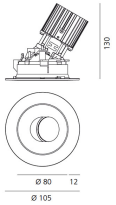

Everything 105 - Round - Trim - Adj - 28° 3000K - Black/Black

Ernesto Gismondi

IP20/44 

LUMINAIRE

- Watt: **13W**
- Voltage: **220-240 V**
- Delivered lumens output: **855lm**
- CCT: **3000K**
- Efficiency: **62%**
- Efficacy: **65.76lm/W**
- CRI: **90**

- Article Code: **M256045**
- Colour: **Black/Black**
- Installation: **Recessed**
- Material: **aluminium**
- Series: **Architectural Indoor**
- design by: **Ernesto Gismondi**

DIMENSIONS

- Diameter: **cm 10.5**
- Recessed depth: **cm 13**
- Inclination: **30°**
- Cutout shape: **Rounded**
- Weight: **cm 0.3**
- Glow Wire Test: **850°**