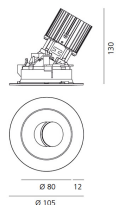

Everything 105 - Round - Trim - Adj - 28° 3000K - Silver/Black

Ernesto Gismondi

IP20/44 

LUMINAIRE

- Watt: **13W**
- Voltage: **220-240 V**
- Delivered lumens output: **855lm**
- CCT: **3000K**
- Efficiency: **62%**
- Efficacy: **65.76lm/W**
- CRI: **90**

- Article Code: **M256065**
- Colour: **Silver/Black**
- Installation: **Recessed**
- Material: **aluminium**
- Series: **Architectural Indoor**
- design by: **Ernesto Gismondi**

DIMENSIONS

- Diameter: **cm 10.5**
- Recessed depth: **cm 13**
- Inclination: **30°**
- Cutout shape: **Rounded**
- Weight: **cm 0.3**
- Glow Wire Test: **850°**