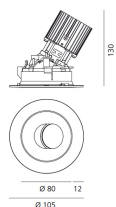

Everything 105 - Round - Trim - Adj - 28° 3000K - White/Black

Ernesto Gismondi

IP20/44 

LUMINAIRE

- Watt: **13W**
- Voltage: **220-240 V**
- Delivered lumens output: **855lm**
- CCT: **3000K**
- Efficiency: **62%**
- Efficacy: **65.76lm/W**
- CRI: **90**

- Article Code: **M256025**
- Colour: **White/Black**
- Installation: **Recessed**
- Material: **aluminium**
- Series: **Architectural Indoor**
- design by: **Ernesto Gismondi**

DIMENSIONS

- Diameter: **cm 10.5**
- Recessed depth: **cm 13**
- Inclination: **30°**
- Cutout shape: **Rounded**
- Weight: **cm 0.3**
- Glow Wire Test: **850°**