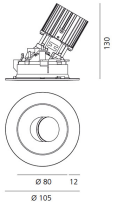

# Everything 105 - Round - Trim - Adj - 28° 3000K - White/Polished Metal

Ernesto Gismondi

IP20/44 

## DIMENSIONS

- Diameter: **cm 10.5**
- Recessed depth: **cm 13**
- Inclination: **30°**
- Cutout shape: **Rounded**
- Weight: **cm 0.3**
- Glow Wire Test: **850°**