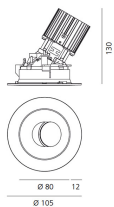

# Everything 105 - Round - Trim - Adj - 46° 2700K - Silver/Black

Ernesto Gismondi

IP20/44 

## DIMENSIONS

- Diameter: **cm 10.5**
- Recessed depth: **cm 13**
- Inclination: **30°**
- Cutout shape: **Rounded**
- Weight: **cm 0.3**
- Glow Wire Test: **850°**