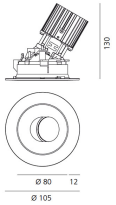

Everything 105 - Round - Trim - Adj - 46° 3000K - Black/Black

Ernesto Gismondi

IP20/44 

LUMINAIRE

- Watt: **13W**
- Voltage: **220-240 V**
- Delivered lumens output: **727lm**
- CCT: **3000K**
- Efficiency: **52%**
- Efficacy: **55.92lm/W**
- CRI: **90**

- Article Code: **M256245**
- Colour: **Black/Black**
- Installation: **Recessed**
- Material: **aluminium**
- Series: **Architectural Indoor**
- design by: **Ernesto Gismondi**

DIMENSIONS

- Diameter: **cm 10.5**
- Recessed depth: **cm 13**
- Inclination: **30°**
- Cutout shape: **Rounded**
- Weight: **cm 0.3**
- Glow Wire Test: **850°**