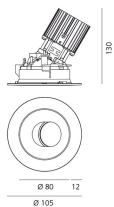

Everything 105 - Round - Trim - Adj - 46° 3000K - White/Black

Ernesto Gismondi

IP20/44 

LUMINAIRE

- Watt: **13W**
- Voltage: **220-240 V**
- Delivered lumens output: **727lm**
- CCT: **3000K**
- Efficiency: **52%**
- Efficacy: **55.92lm/W**
- CRI: **90**

- Article Code: **M256225**
- Colour: **White/Black**
- Installation: **Recessed**
- Material: **aluminium**
- Series: **Architectural Indoor**
- design by: **Ernesto Gismondi**

DIMENSIONS

- Diameter: **cm 10.5**
- Recessed depth: **cm 13**
- Inclination: **30°**
- Cutout shape: **Rounded**
- Weight: **cm 0.3**
- Glow Wire Test: **850°**